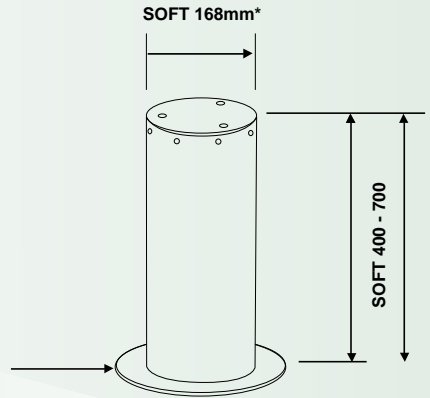

# SOFT 400/700

FIXED

NEW BOLLARD FOR PARKING AREAS AND AREA PROTECTION, FOR PUBLIC ACCESSES AND STREET FURNITURE.

- 3mm thickness. Also available with stainless steel cylinder.
- Dimensions 400x168mm or 700x168mm MINI BULL
- Ideal for street furniture in combination with the BULL series.

CODE	NAME
------	------

12500015	SOFT 400mmx168mm fixed
12500020	SOFT 700mmx168mm fixed
12500016	SOFT STAINLESS 400mmx168mm fixed
12500021	SOFT STAINLESS 700mmx168mm fixed